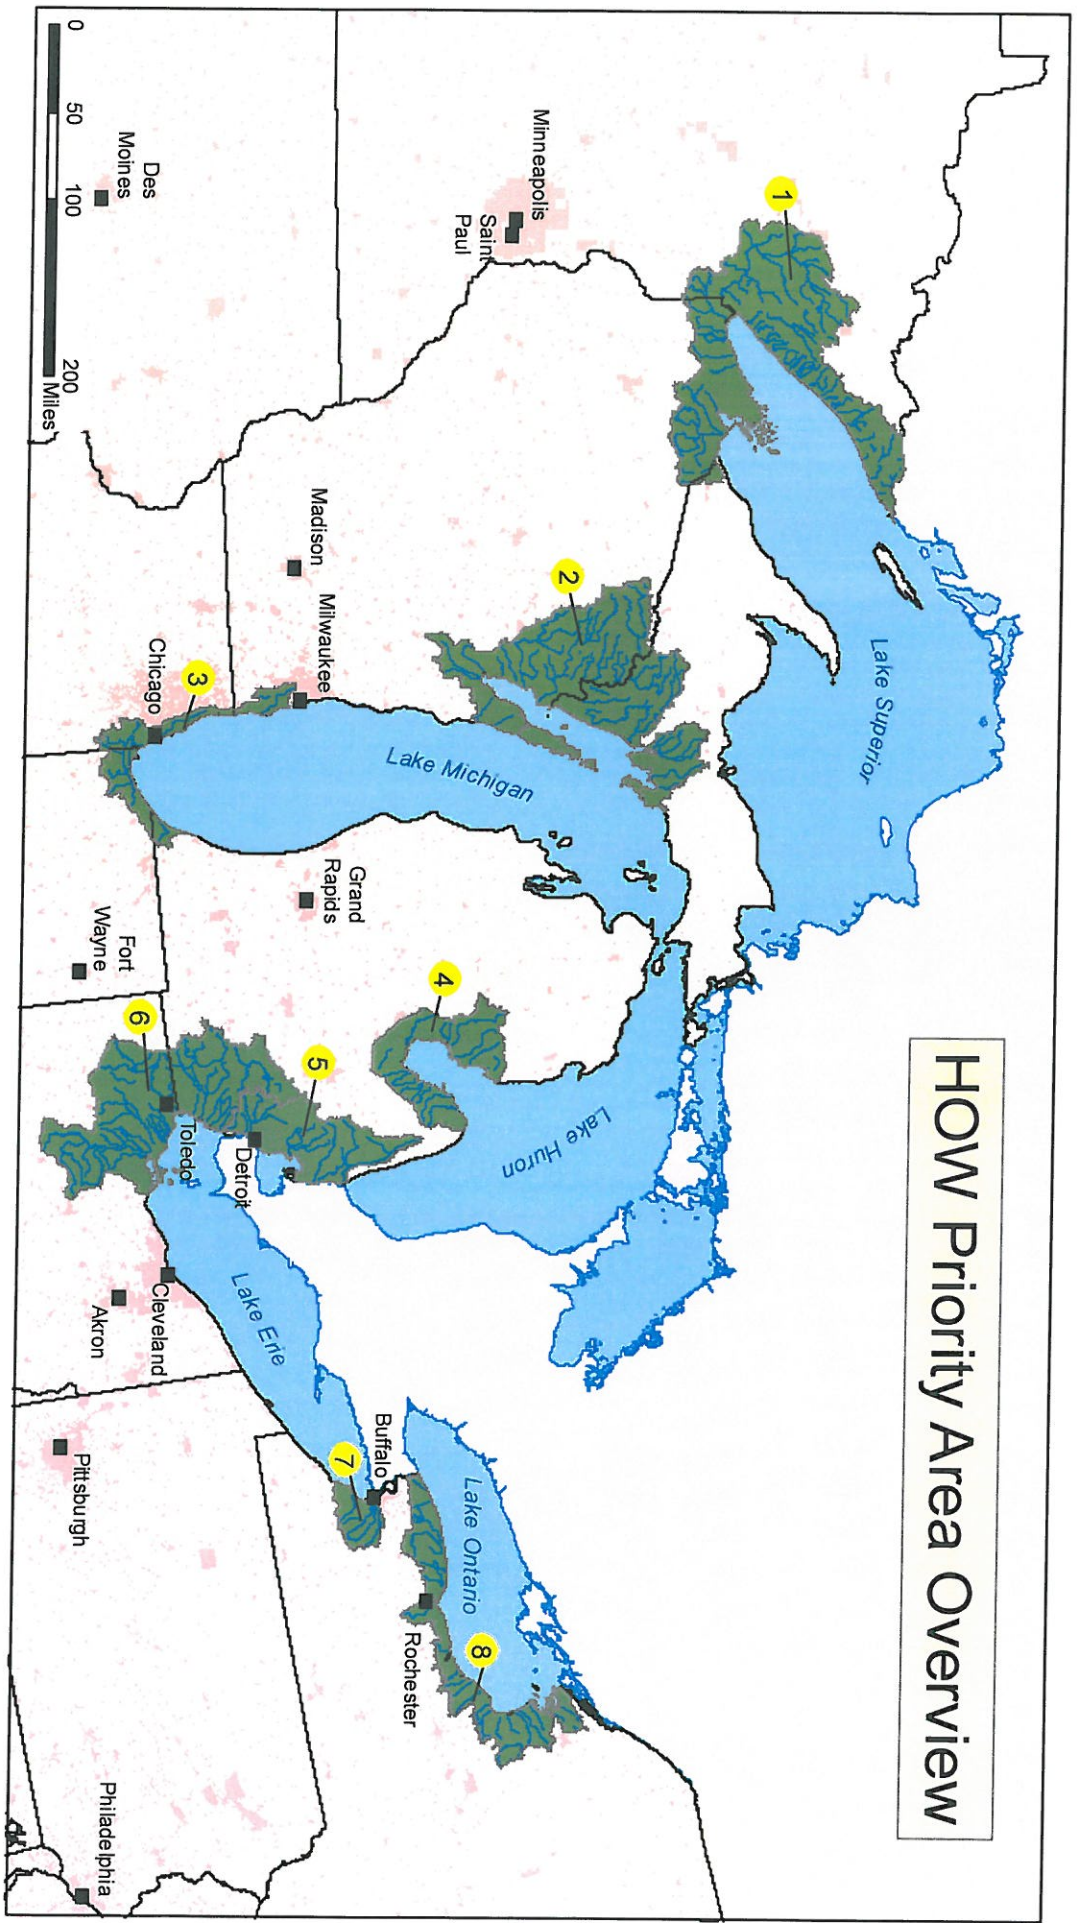

HOW Priority Area Overview

Legend

- Major City
- State Boundary
- River
- HOW Priority Area
- Urbanized Area

Priority Area	Map Indicator
St. Louis Bay/St. Louis River	1
Green Bay	2
Chicagoland	3
Saginaw Bay	4
Huron Erie Corridor	5
Western Lake Erie	6
Eastern Lake Erie/Buffalo	7
Eastern Lake Ontario/Upper St. Lawrence River	8

Map produced by Ducks Unlimited Great Lakes/Atlantic Regional Office
www.ducks.org