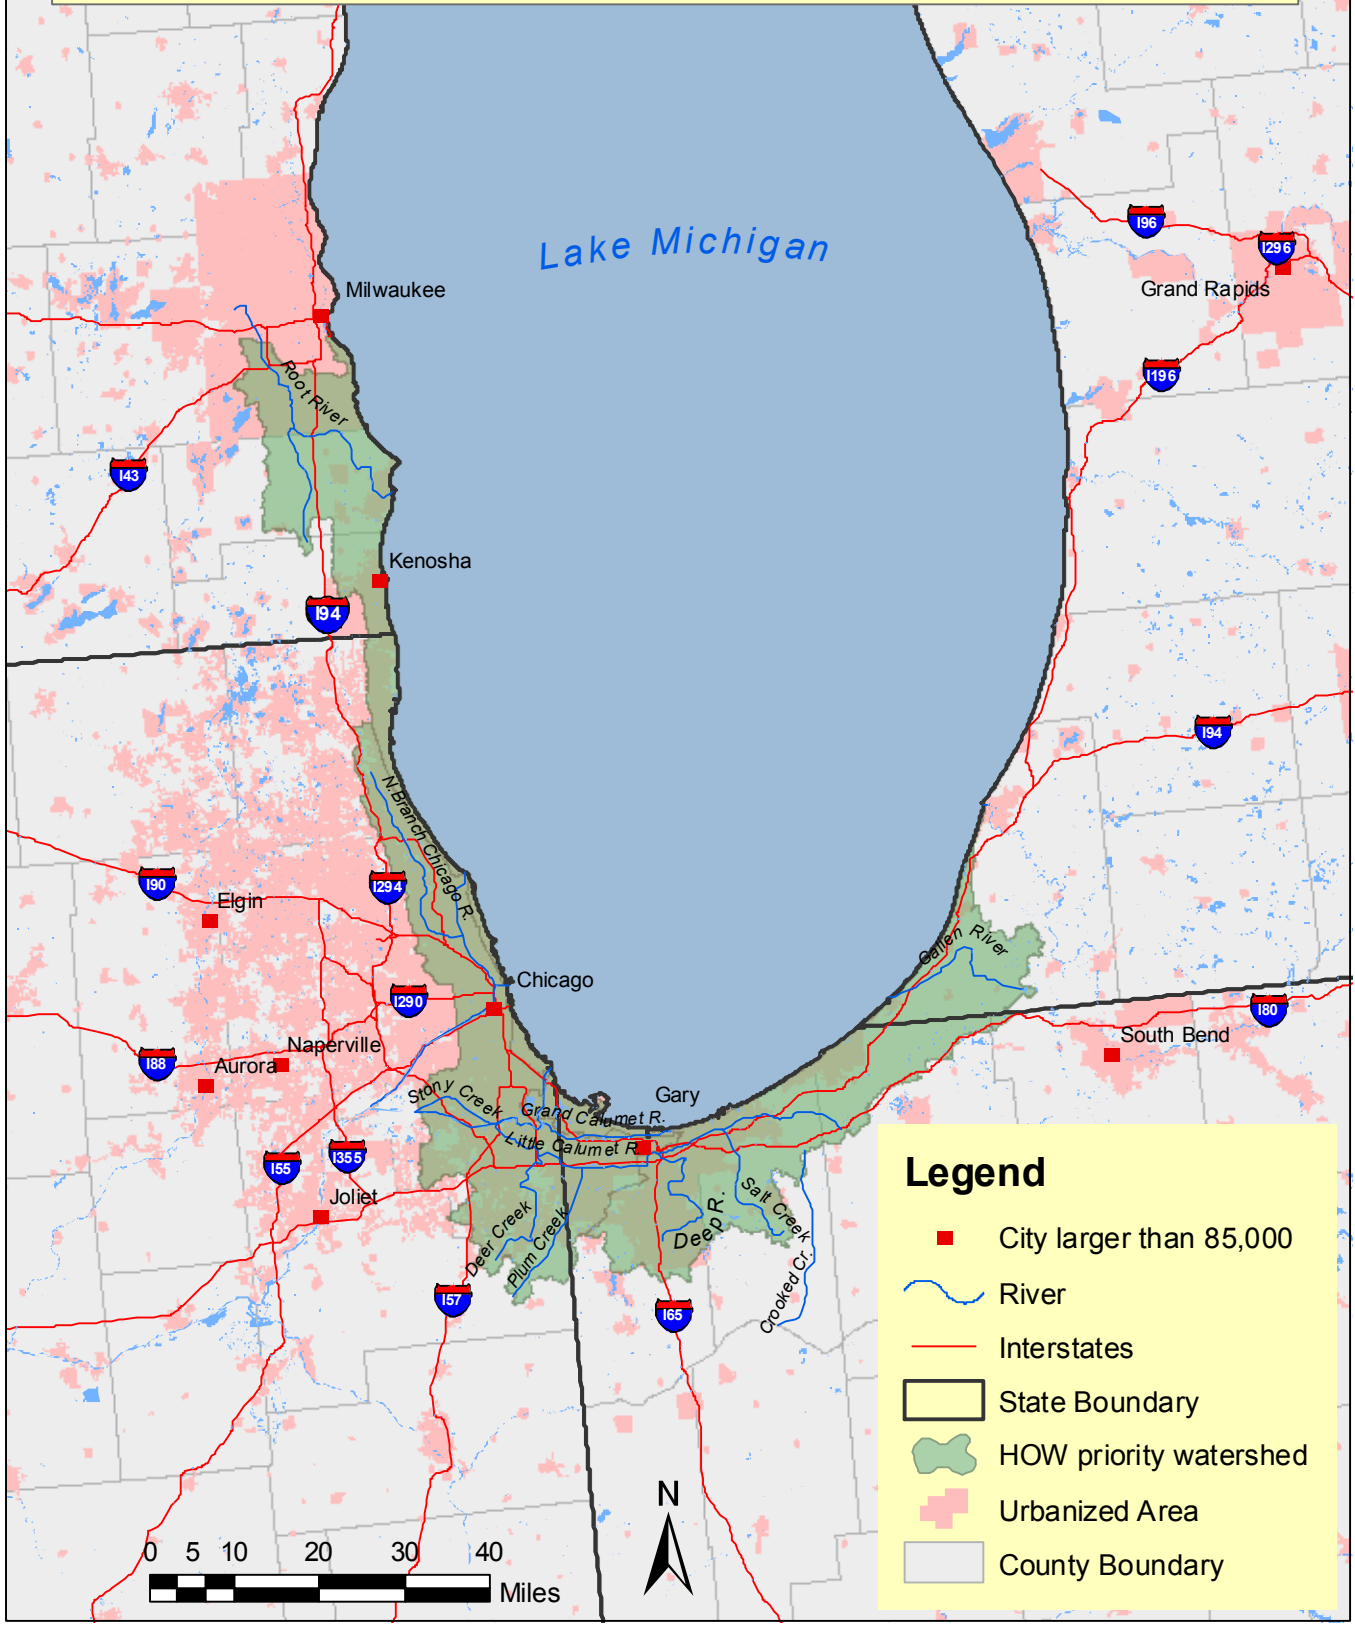

# Chicagoland Little Calumet-Galien, Pike-Root, and Chicago Watersheds

## Legend

- City larger than 85,000
- ~ River
- Interstates
- ▭ State Boundary
- HOW priority watershed
- Urbanized Area
- ▭ County Boundary